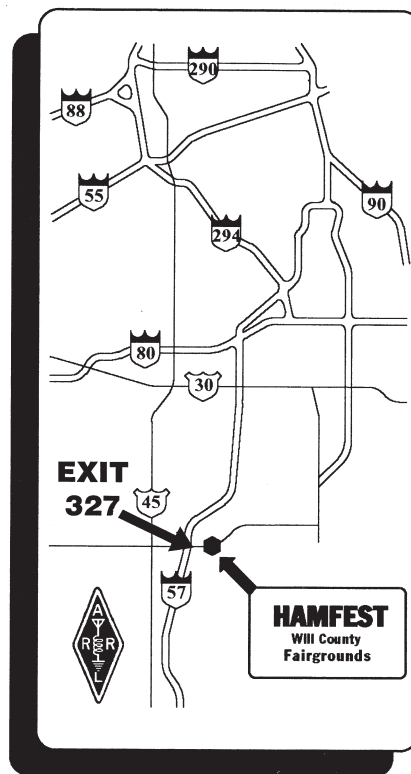

#### FAIRGROUNDS

35 Acres of FREE parking  
Clean Restrooms  
Great food and beverages  
Overnight parking  
\$10.00 fee for outside electricity

(45 Min. from Downtown Chicago)  
Take I-57 to Peotone  
Exit 327 (East)